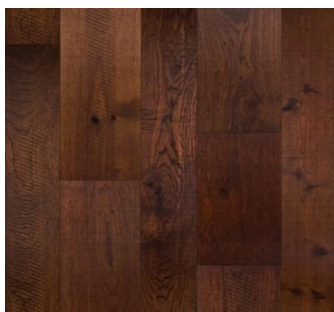

## Carved Cottage – Engineered Sawn Cut

<b>Width</b>	5" & 7-1/2"	<b>Thickness</b>	1/2"	<b>Residential Warranty</b>	25
<b>SF/Box</b>	28.66	<b>Weight/Box</b>	48 lbs	<b>Boxes/Pallet</b>	48
<b>SF/Pallet</b>	1,375.68	<b>Edge</b>	Beveled	<b>Aluminum Oxide</b>	Yes
<b>Finish Type</b>	Aluminum Oxide	<b>UV Cured</b>	Yes	<b>Locking System</b>	T&G

LODGE

CHIMNEY

DEER POINT

PRAIRIE VIEW

CHESTNUT

HILLSIDE