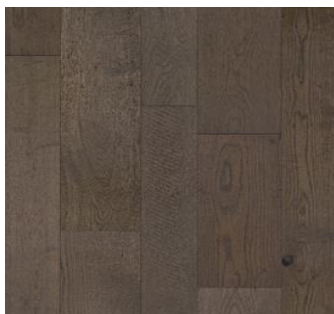

## Carved Cottage – Engineered Sawn Cut

<b>Width</b>	5" & 7-1/2"	<b>Thickness</b>	1/2"	<b>Residential Warranty</b>	25
<b>SF/Box</b>	28.66	<b>Weight/Box</b>	48 lbs	<b>Boxes/Pallet</b>	48
<b>SF/Pallet</b>	1,375.68	<b>Edge</b>	Beveled	<b>Aluminum Oxide</b>	Yes
<b>Finish Type</b>	Aluminum Oxide	<b>UV Cured</b>	Yes	<b>Locking System</b>	T&G

LODGE

CHIMNEY

DEER POINT

PRAIRIE VIEW

CHESTNUT

HILLSIDE