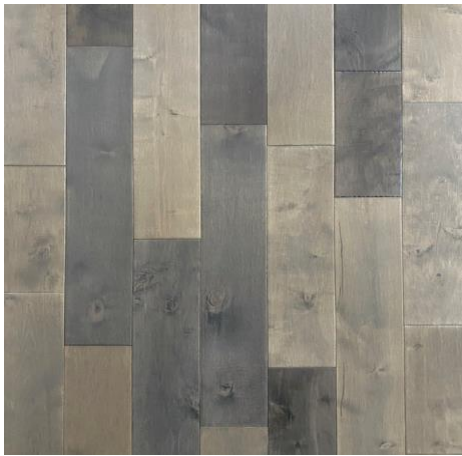

Grand Mountain Birch – Solid Handscraped

Width	5"	Thickness	3/4"	Residential Warranty	25
SF/Box	23.25	Weight/Box	55 lbs	Boxes/Pallet	40
SF/Pallet	930.00	Edge	Beveled	Aluminum Oxide	Yes
Finish Type	Polyurethane	UV Cured	Yes	Locking System	T&G