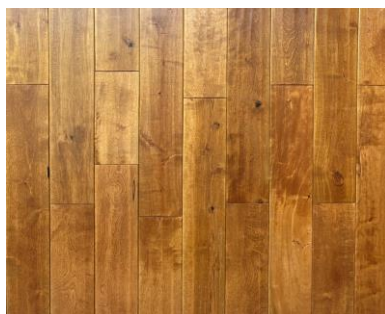

## Grand Prairie Birch – Solid Handscraped

<b>Width</b>	5"	<b>Thickness</b>	3/4"	<b>Residential Warranty</b>	25
<b>SF/Box</b>	23.25	<b>Weight/Box</b>	55 lbs	<b>Boxes/Pallet</b>	40
<b>SF/Pallet</b>	930.00	<b>Edge</b>	Beveled	<b>Aluminum Oxide</b>	Yes
<b>Finish Type</b>	Polyurethane	<b>UV Cured</b>	Yes	<b>Locking System</b>	T&G

SANDSTONE

FRENCH GUNSTOCK

BLACK MOUNTAIN

REVOLUTION

DESERT SAND