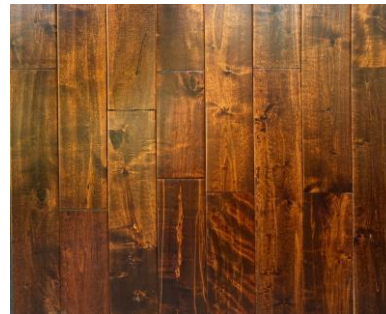

## Grand Prairie Birch – Solid Handscraped

<b>Width</b>	5"	<b>Thickness</b>	3/4"	<b>Residential Warranty</b>	25
<b>SF/Box</b>	23.25	<b>Weight/Box</b>	55 lbs	<b>Boxes/Pallet</b>	40
<b>SF/Pallet</b>	930.00	<b>Edge</b>	Beveled	<b>Aluminum Oxide</b>	Yes
<b>Finish Type</b>	Polyurethane	<b>UV Cured</b>	Yes	<b>Locking System</b>	T&G

SANDSTONE

FRENCH GUNSTOCK

BLACK MOUNTAIN

REVOLUTION

DESERT SAND