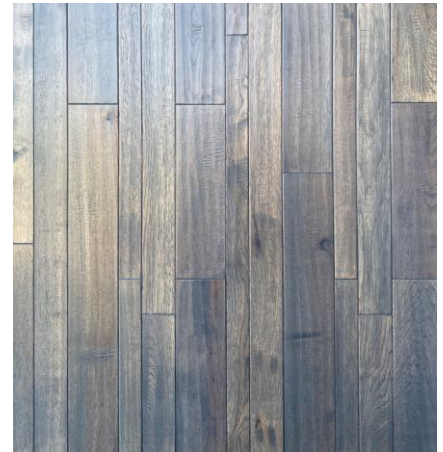

Halston Hickory – Solid Handscraped

Width	2-1/4, 3-1/4, 5"	Thickness	3/4"	Residential Warranty	25
SF/Box	25.68	Weight/Box	73 lbs	Boxes/Pallet	40
SF/Pallet	1,027.20	Edge	Beveled	Aluminum Oxide	Yes
Finish Type	Polyurethane	UV Cured	Yes	Locking System	T&G

KHAKI

WHISKEY BARREL

COASTLINE

SHADOW

DOVE GREY