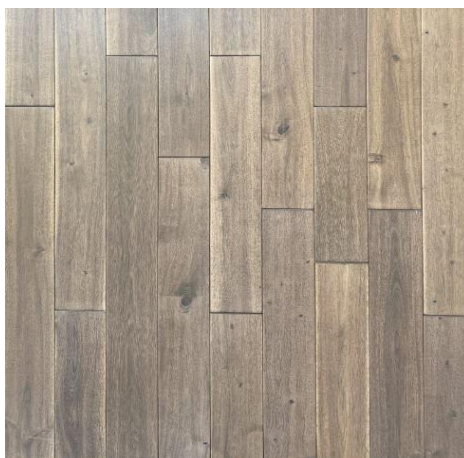

Novella Acacia – Solid Handscraped

Width	5"	Thickness	3/4"	Residential Warranty	25
SF/Box	23.25	Weight/Box	55 lbs	Boxes/Pallet	40
SF/Pallet	930.00	Edge	Beveled	Aluminum Oxide	Yes
Finish Type	Polyurethane	UV Cured	Yes	Locking System	T&G

ROCKWOOD

FIRESIDE

CAMEL

SABLE