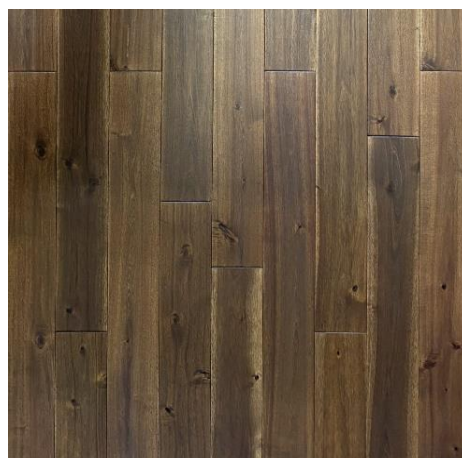

Novella Acacia – Solid Handscraped

Width	5"	Thickness	3/4"	Residential Warranty	25
SF/Box	23.25	Weight/Box	55 lbs	Boxes/Pallet	40
SF/Pallet	930.00	Edge	Beveled	Aluminum Oxide	Yes
Finish Type	Polyurethane	UV Cured	Yes	Locking System	T&G

ROCKWOOD

FIRESIDE

CAMEL

SABLE