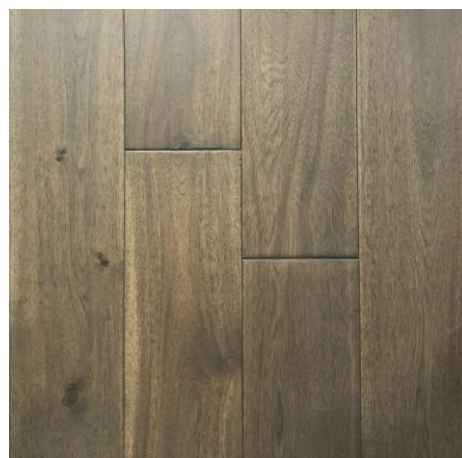

Novella Acacia – Solid Handscraped

Width	5"	Thickness	3/4"	Residential Warranty	25
SF/Box	23.25	Weight/Box	55 lbs	Boxes/Pallet	40
SF/Pallet	930.00	Edge	Beveled	Aluminum Oxide	Yes
Finish Type	Polyurethane	UV Cured	Yes	Locking System	T&G

ROCKWOOD

FIRESIDE

CAMEL

SABLE