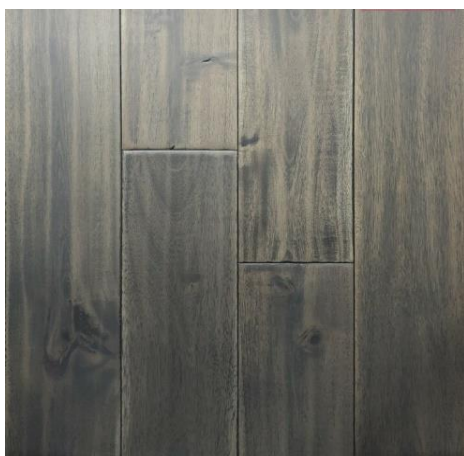

Novella Acacia – Solid Handscraped

Width	5"	Thickness	3/4"	Residential Warranty	25
SF/Box	23.25	Weight/Box	55 lbs	Boxes/Pallet	40
SF/Pallet	930.00	Edge	Beveled	Aluminum Oxide	Yes
Finish Type	Polyurethane	UV Cured	Yes	Locking System	T&G

ROCKWOOD

FIRESIDE

CAMEL

SABLE