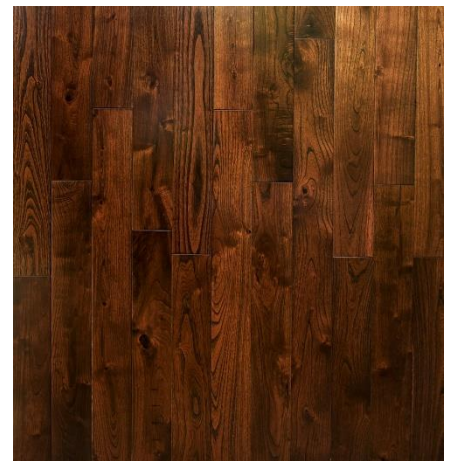

Robinia Teak 3-5/8" – Solid Smooth

| | | | | | |
|--------------------|--------------|-------------------|---------|-----------------------------|-----|
| Width | 3-5/8" | Thickness | 3/4" | Residential Warranty | 25 |
| SF/Box | 24.95 | Weight/Box | 78 lbs | Boxes/Pallet | 44 |
| SF/Pallet | 1,097.80 | Edge | Beveled | Aluminum Oxide | Yes |
| Finish Type | Polyurethane | UV Cured | Yes | Locking System | T&G |

FRENCH COUNTRY SILVERWOOD

FRENCH COUNTRY WILDWOOD

FRENCH COUNTRY CHURCHILL

FRENCH COUNTRY GOLDEN

FRENCH COUNTRY MOCHA