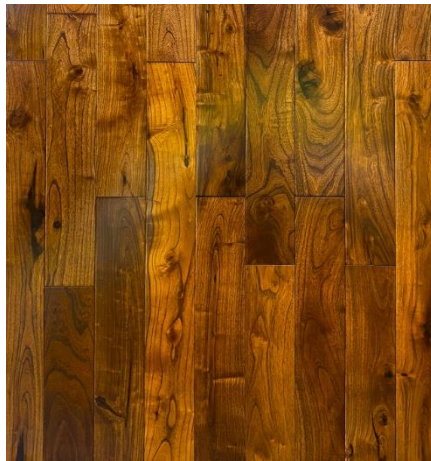

FRENCH COUNTRY GOLDEN