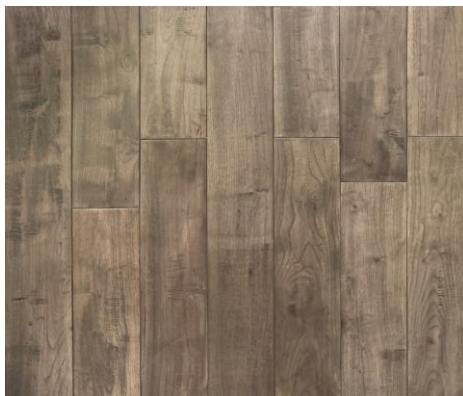

FRENCH COUNTRY CROMWELL