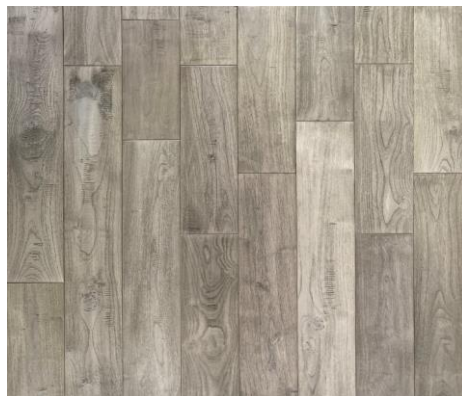

FRENCH COUNTRY FIELDSTONE