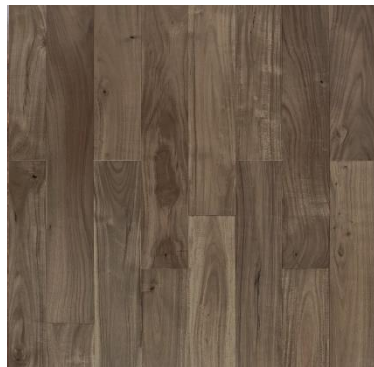

Engineered Smooth Acacia

Black Walnut

Blonde*

Tigerwood

Fossil*

SPECIFICATIONS

Plank Size	5" x 1/2"
Length	Random
Thickness	2mm
SF/Box	32.56
SF/Pallet	1,706.88 1,432.64*
Weight/Box	50lbs 54lbs*
Weight/Pallet	2,400lbs 2,372lbs*
Finish Type	Polyurethane
Locking System	Tongue & Groove
Warranty	25 Year Residential