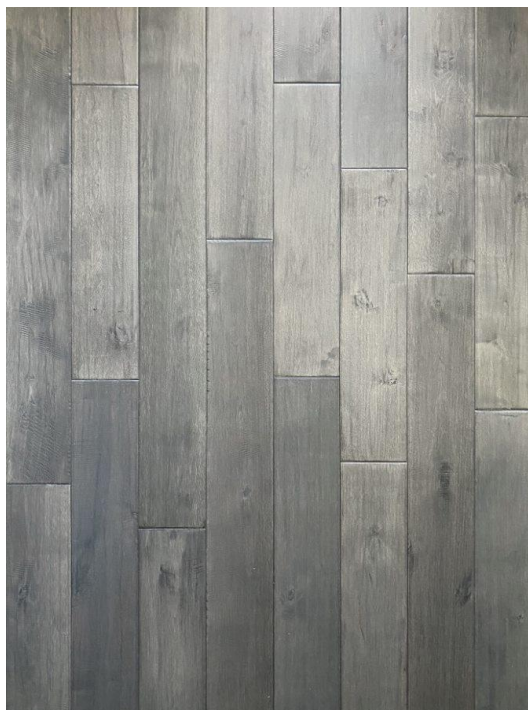

Grand Mountain Birch – Solid Hand Scraped Birch

Width	5"	Thickness	3/4"	Residential Warranty	25
SF/Box	23.25	Weight/Box	55 lbs	Boxes/Pallet	40
SF/Pallet	930.00	Edge	Beveled	Aluminum Oxide	Yes
Finish Type	Polyurethane	UV Cured	Yes	Locking System	T&G

CASTLE