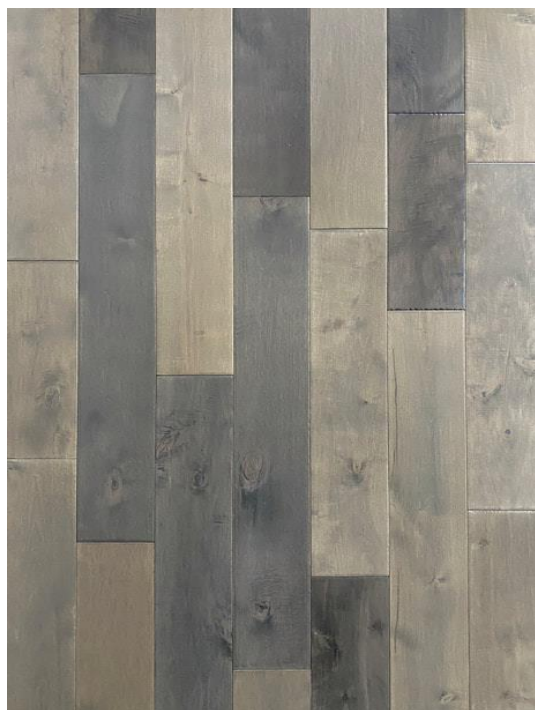

Grand Mountain Birch – Solid Hand Scraped Birch

Width	5"	Thickness	3/4"	Residential Warranty	25
SF/Box	23.25	Weight/Box	55 lbs	Boxes/Pallet	40
SF/Pallet	930.00	Edge	Beveled	Aluminum Oxide	Yes
Finish Type	Polyurethane	UV Cured	Yes	Locking System	T&G