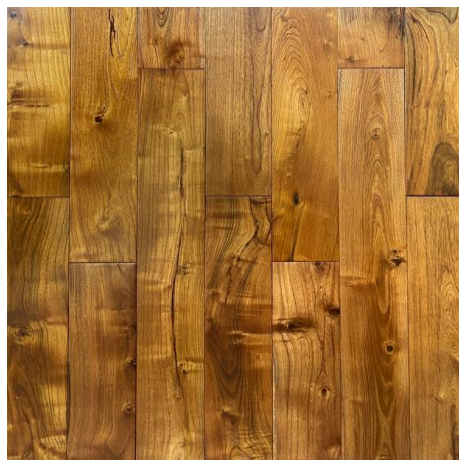

FRENCH COUNTRY ESTATE