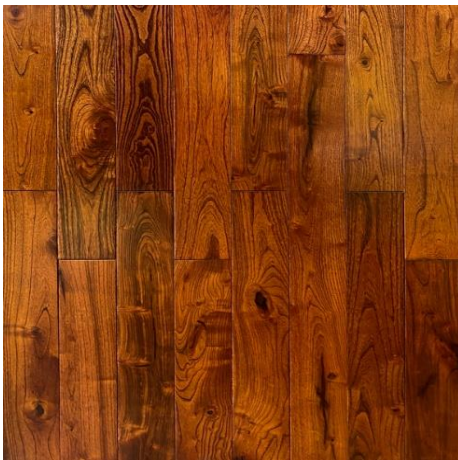

Robinia Teak 5” – Solid Hand Scraped Teak

Width	5”	Thickness	3/4”	Residential Warranty	25
SF/Box	23.25	Weight/Box	71 lbs	Boxes/Pallet	40
SF/Pallet	930.00	Edge	Eased	Aluminum Oxide	Yes
Finish Type	Polyurethane	UV Cured	Yes	Locking System	T&G