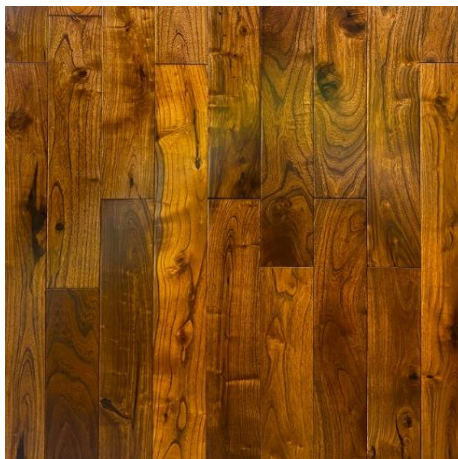

FRENCH COUNTRY GOLDEN