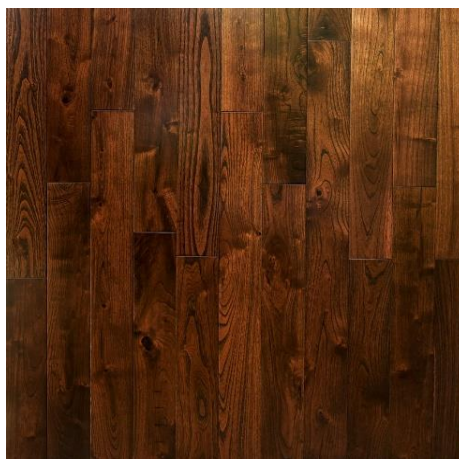

FRENCH COUNTRY MOCHA