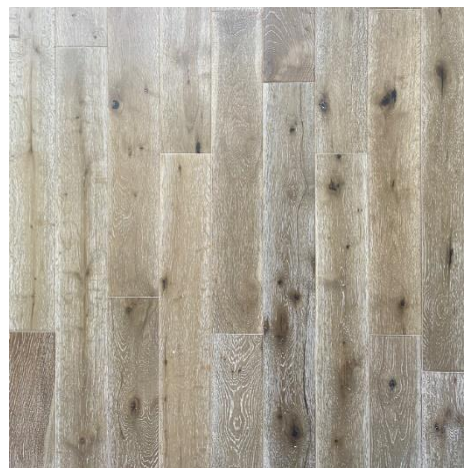

Royal Chateau – Solid Wirebrushed Oak

Width	5"	Thickness	3/4"	Residential Warranty	25
SF/Box	24.22	Weight/Box	75 lbs	Boxes/Pallet	40
SF/Pallet	968.80	Edge	Eased	Aluminum Oxide	Yes
Finish Type	Polyurethane	UV Cured	Yes	Locking System	T&G

WILSHIRE