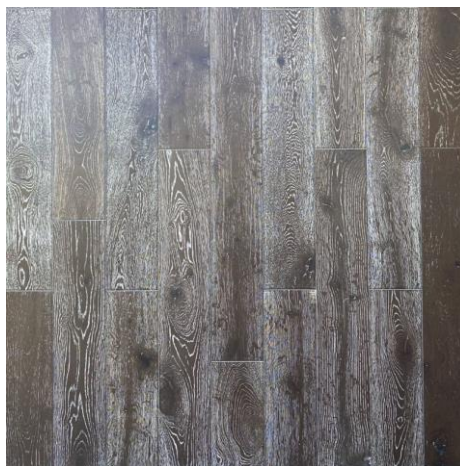

Royal Chateau – Solid Wirebrushed Oak

Width	5"	Thickness	3/4"	Residential Warranty	25
SF/Box	24.22	Weight/Box	75 lbs	Boxes/Pallet	40
SF/Pallet	968.80	Edge	Eased	Aluminum Oxide	Yes
Finish Type	Polyurethane	UV Cured	Yes	Locking System	T&G

FAIRBANKS