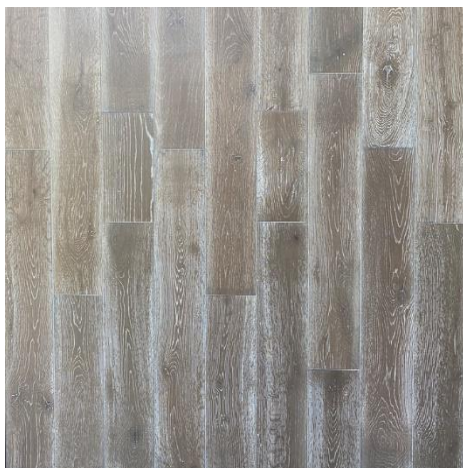

Royal Chateau – Solid Wirebrushed Oak

Width	5"	Thickness	3/4"	Residential Warranty	25
SF/Box	24.22	Weight/Box	75 lbs	Boxes/Pallet	40
SF/Pallet	968.80	Edge	Eased	Aluminum Oxide	Yes
Finish Type	Polyurethane	UV Cured	Yes	Locking System	T&G