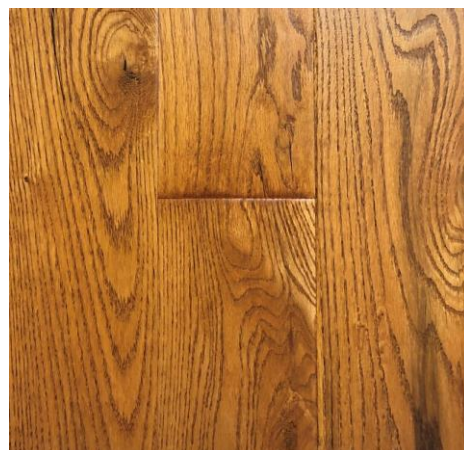

Rustic Oak 5-3/4" – Solid Hand Scraped Oak

Width	5-3/4"	Thickness	3/4"	Residential Warranty	25
SF/Box	24.08	Weight/Box	71 lbs	Boxes/Pallet	42
SF/Pallet	1,011.36	Edge	Beveled	Aluminum Oxide	Yes
Finish Type	Polyurethane	UV Cured	Yes	Locking System	T&G

PEWTER

BUTTERSCOTCH

GOLDEN SADDLE